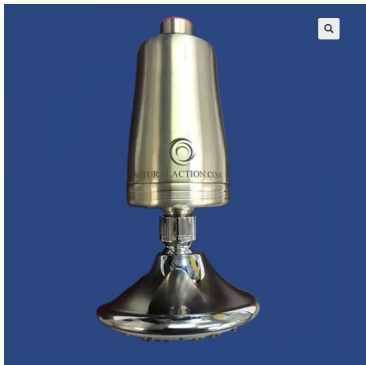

Stainless Steel Shower Unit

FREE Portable Unit Special!

Rating: Not Rated Yet

Price
\$399.00

[Ask a question about this product](#)

Manufacturer [Manufactured by Natural Action Technologies, Inc.](#)

Description

MARCH SPECIAL - Get a FREE Portable Unit (Value \$279) with Purchase of Shower Unit

Special is limited to one per customer/household. Shipped with purchased unit, no split orders.

The Dynamically Enhanced Natural Action Shower Unit is for the person who wants the full effects of dynamically enhanced structured water for their shower. The line of Dynamically Enhanced Units have a flow-form inside that is made from a combination of proprietary materials that dynamically enhance the energy of the unit and create a static energy that exists even before the water flowing through the unit is structured.

The DE Shower Unit can be installed in the shower for softer skin and all the advantages attributed to a soft water installation, without the deleterious results of the ion exchanges or brine water. It can also be a multi-use for filling water dispenser jugs or drinking glasses. In most showers this requires a special riser pipe, screwed into the stand pipe to lift it above the head. *These statements have not been evaluated by the Food and Drug Administration. This product is not intended to diagnose, treat, cure or prevent any disease.

*Showerhead Not Included

Dimensions: L: 5 in.

Weight: 9.4 oz.

Pipe Types: Standard Shower - 1/2" Threaded

FREE WORLDWIDE SHIPPING!*